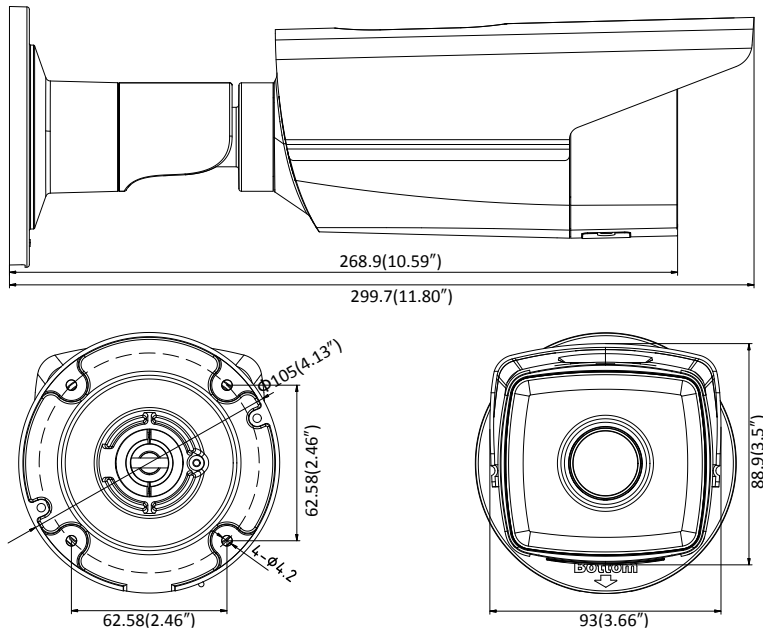

Dimensions

Unit: mm

Accessories

Distributed by

HIKVISION®

Headquarters

No.555 Qianmo Road, Binjiang District,
Hangzhou 310051, China
T +86-571-8807-5998
overseasbusiness@hikvision.com

Hikvision USA
T +1-909-895-0400
sales.usa@hikvision.com

Hikvision Australia
T +61-2-8599-4233
salesau@hikvision.com

Hikvision India
T +91-22-28469900
sales@pramahikvision.com

Hikvision Canada
T +1-866-200-6690
sales.canada@hikvision.com

Hikvision Thailand
T +662-275-9949
sales.thailand@hikvision.com

Hikvision Europe
T +31-23-5542770
sales.eu@hikvision.com

Hikvision Italy
T +39-0438-6902
info.it@hikvision.com

Hikvision Brazil
T +55 11 3318-0050
Latam.support@hikvision.com

Hikvision Turkey
T +90 (216)521 7070- 7074
sales.tr@hikvision.com

Hikvision Malaysia
T +601-7652-2413
sales.my@hikvision.com

Hikvision UK & Ireland
T +01628-902140
sales.uk@hikvision.com

Hikvision South Africa
Tel: +27 (10) 0351172
sale.africa@hikvision.com

Hikvision France
T +33(0)1-85-330-450
info.fr@hikvision.com

Hikvision Kazakhstan
T +7-727-9730667
nikia.panfilov@hikvision.ru

Hikvision Vietnam
T +84-974270888
sales.vt@hikvision.com

Hikvision UAE
T +971-4-4432090
salesme@hikvision.com

Hikvision Singapore
T +65-6684-4718
sg@hikvision.com

Hikvision Spain
T +34-91-737-16-55
info.es@hikvision.com

Hikvision Tashkent
T +99-87-1238-9438
uzb@hikvision.ru

Hikvision Hong Kong
T +852-2151-1761
info.hk@hikvision.com

Hikvision Russia
T +7-495-669-67-99
sateru@hikvision.com

Hikvision Korea
T +82-(0)31-731-8817
sales.korea@hikvision.com

Hikvision Poland
T +48-22-460-01-50
info.pl@hikvision.com

Hikvision Indonesia
T +62-21-2933759
Sales.Indonesia@hikvision.com

Hikvision Colombia
sales.colombia@hikvision.com